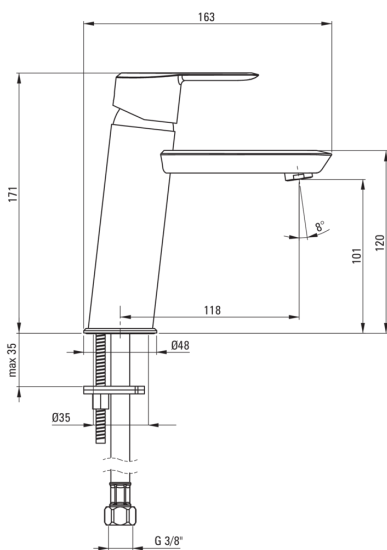

ARNIKA

Washbasin tap

Product code: BQA_Z20M

EAN: 5907650876250

Color: gold

Warranty [years]: 7

Mixer

Finish	gold
Material	brass
Mixer type	single-handle, mixer
Installation method	standing
Flow class [l/min]	Z - 4-9 l/min
Acoustic group [db]	I (x ≤ 20)

Mixer cartridge

Ceramic cartridge size	35 mm
------------------------	-------

Spout

Spout type	still
Mixer spout range [mm]	118
Material	brass

Aerator

Aerator type	silicone
Aerator size	M22

Connecting hose

Length [mm]	450
Installation thread	3/8"
Connection thread	M10

Features:

- The mixer body is made of the highest quality brass
- The mixer is equipped with a stream aerator
- Silicone aerator for easy limescale removal
- 45 cm connection hoses included
- Z flow class (4-9 l/min) allowing for water consumption reduction
- Design full of beauty and harmony
- The variety of colours gives many arrangement possibilities
- Only the best materials, the quality of which has been confirmed by laboratory tests
- Cleaning agent for fixtures in all colors available