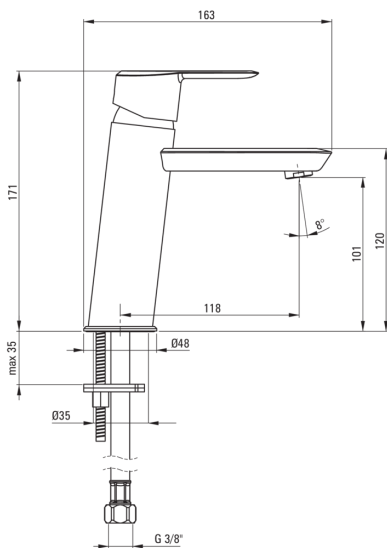

ARNIKA

Washbasin tap

Product code: BQA_Z20M

EAN: 5907650876250

Color: gold

Warranty [years]: 7

Mixer

Finish	gold
Material	brass
Mixer type	single-handle, mixer
Installation method	standing
Flow class [l/min]	Z - 4-9 l/min
Acoustic group [db]	I (x ≤ 20)

Mixer cartridge

Ceramic cartridge size	35 mm
------------------------	-------

Spout

Spout type	still
Mixer spout range [mm]	118
Material	brass

Aerator

Aerator type	silicone
Aerator size	M22

Connecting hose

Length [mm]	450
Installation thread	3/8"
Connection thread	M10

Features:

- The mixer body is made of the highest quality brass
- The mixer is equipped with a stream aerator
- Silicone aerator for easy limescale removal
- 45 cm connection hoses included
- Z flow class (4-9 l/min) allowing for water consumption reduction
- Design full of beauty and harmony
- The variety of colours gives many arrangement possibilities
- Only the best materials, the quality of which has been confirmed by laboratory tests
- The offer includes a cleaning agent for fixtures in all colors