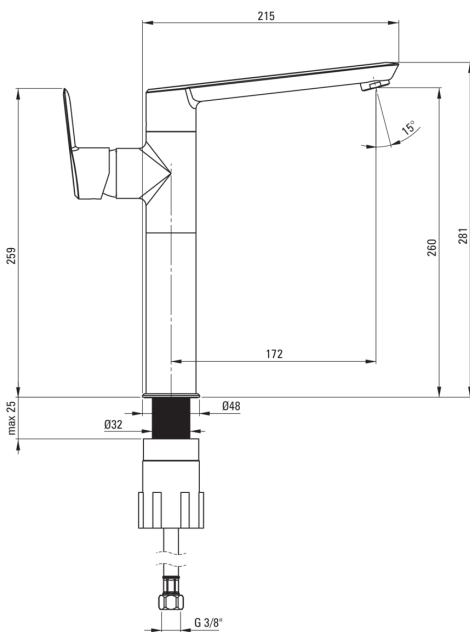

ARNIKA

Washbasin tap, tall

Product code: BQA_Z20K
EAN: 5907650876243
Color: gold
Warranty [years]: 7

Mixer

Finish	gold
Material	brass
Mixer type	mixer, single-handle
Installation method	standing
Acoustic group [db]	1 ($x \leq 20$)

Mixer cartridge

Ceramic cartridge size	35 mm
------------------------	-------

Spout

Spout type	swivel
Mixer spout range [mm]	172
Material	brass

Aerator

Aerator type	silicone
Aerator size	M22
Water flow reduction	to 9 l/min

Connecting hose

Length [mm]	450
Installation thread	3/8"
Connection thread	M10

Features:

- The mixer body is made of the highest quality brass
- The mixer is equipped with a stream aerator
- Silicone aerator for easy limescale removal
- The mounting sleeve facilitates the installation of the mixer
- 45 cm connection hoses included
- The lever on the side makes it easier to keep the spout clean
- Design full of beauty and harmony
- The variety of colours gives many arrangement possibilities
- Only the best materials, the quality of which has been confirmed by laboratory tests
- The offer includes a cleaning agent for fixtures in all colors