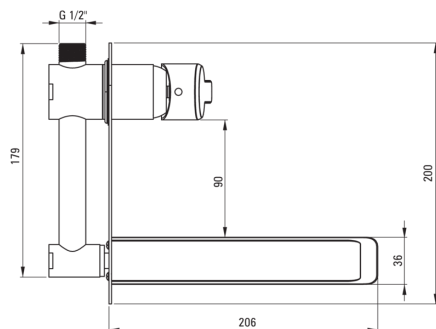

ARNIKA

Washbasin tap, concealed

 deante

Product code: BQA_R54L

EAN: 5907650833451

Color: brushed gold

Warranty [years]: 7

Mixer

Finish	brushed gold
Material	brass
Mixer type	single-handle, mixer
Installation method	concealed
Flow class [l/min]	Z - 4-9 l/min
Acoustic group [db]	I (x ≤ 20)

Mixer cartridge

Ceramic cartridge size	35 mm
------------------------	-------

Spout

Spout type	still
Mixer spout range [mm]	180
Material	brass

Aerator

Aerator type	silicone
Aerator size	M24

Features:

- Design full of beauty and harmony
- The variety of colours gives many arrangement possibilities
- Innovative and easy to maintain brushed gold coating
- The mixer body is made of the highest quality brass
- The mixer is equipped with a stream aerator
- Silicone aerator for easy limescale removal
- Flush-mounted installation ensures the aesthetics of the bathroom
- Z flow class (4-9 l/min) allowing for water consumption reduction
- Only the best materials, the quality of which has been confirmed by laboratory tests
- The offer includes a cleaning agent for fixtures in all colors