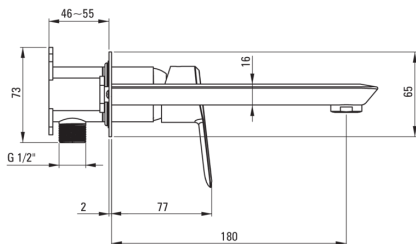

ARNIKA

Washbasin tap, concealed

 deante

Product code: BQA_R54L

EAN: 5907650833451

Color: brushed gold

Warranty [years]: 7

Mixer

Finish	brushed gold
Material	brass
Mixer type	single-handle, mixer
Installation method	concealed
Flow class [l/min]	Z - 4-9 l/min
Acoustic group [db]	I (x ≤ 20)

Mixer cartridge

Ceramic cartridge size	35 mm
------------------------	-------

Spout

Spout type	still
Mixer spout range [mm]	180
Material	brass

Aerator

Aerator type	silicone
Aerator size	M24

Features:

- Design full of beauty and harmony
- The variety of colours gives many arrangement possibilities
- Innovative and easy to maintain brushed gold coating
- The mixer body is made of the highest quality brass
- The mixer is equipped with a stream aerator
- Silicone aerator for easy limescale removal
- Flush-mounted installation ensures the aesthetics of the bathroom
- Z flow class (4-9 l/min) allowing for water consumption reduction
- Only the best materials, the quality of which has been confirmed by laboratory tests
- The offer includes a cleaning agent for fixtures in all colors