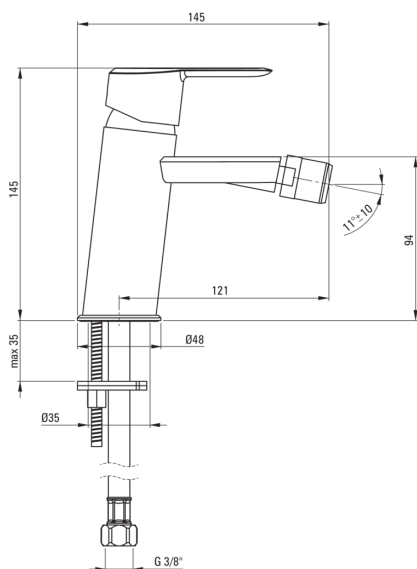

ARNIKA Bidet tap

Product code: BQA_R30M
EAN: 5907650833338
Color: brushed gold
Warranty [years]: 7

Mixer

Finish	brushed gold
Material	brass
Mixer type	single-handle, mixer
Installation method	standing
Flow class [l/min]	Z - 4-9 l/min
Acoustic group [db]	I (x ≤ 20)

Mixer cartridge

Ceramic cartridge size	35 mm
------------------------	-------

Spout

Spout type	still
Material	brass

Aerator

Aerator type	honeycomb
Aerator size	M22

Connecting hose

Length [mm]	450
Installation thread	3/8"
Connection thread	M10

Features:

- Design full of beauty and harmony
- The variety of colours gives many arrangement possibilities
- Innovative and easy to maintain brushed gold coating
- The mixer body is made of the highest quality brass
- Z flow class (4-9 l/min) allowing for water consumption reduction
- The mixer is equipped with a stream aerator
- 45 cm connection hoses included
- we recommend buying a universal plug in the color of the mixer
- The mounting sleeve facilitates the installation of the mixer
- Only the best materials, the quality of which has been confirmed by laboratory tests
- The offer includes a cleaning agent for fixtures in all colors