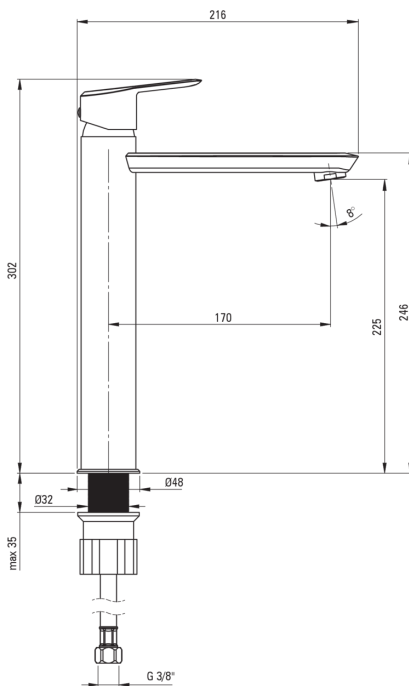

## Washbasin tap, tall

**Product code:** BQA\_R20N  
**EAN:** 5907650833284  
**Color:** brushed gold  
**Warranty [years]:** 7

### Mixer cartridge

Ceramic cartridge size	35 mm
------------------------	-------

### Spout

Mixer spout range [mm]	170
Material	brass

### Connecting hose

Length [mm]	450
Installation thread	3/8"
Connection thread	M10