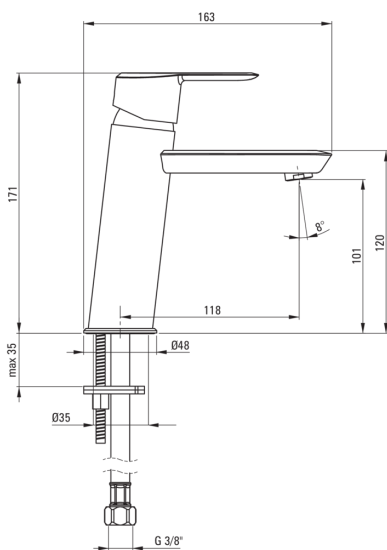

ARNIKA

Washbasin tap

Product code: BQA_R20M
EAN: 5907650833291
Color: brushed gold
Warranty [years]: 7

Mixer

Finish	brushed gold
Material	brass
Mixer type	single-handle, mixer
Installation method	standing
Flow class [l/min]	Z - 4-9 l/min
Acoustic group [db]	I (x ≤ 20)

Mixer cartridge

Ceramic cartridge size	35 mm
------------------------	-------

Spout

Spout type	still
Mixer spout range [mm]	118
Material	brass

Aerator

Aerator type	silicone
--------------	----------

Connecting hose

Length [mm]	450
Installation thread	3/8"
Connection thread	M10

Features:

- Design full of beauty and harmony
- The variety of colours gives many arrangement possibilities
- Innovative and easy to maintain brushed gold coating
- The mixer body is made of the highest quality brass
- The mixer is equipped with a stream aerator
- 45 cm connection hoses included
- Z flow class (4-9 l/min) allowing for water consumption reduction
- Silicone aerator for easy limescale removal
- we recommend buying a universal plug in the color of the mixer
- Only the best materials, the quality of which has been confirmed by laboratory tests
- The offer includes a cleaning agent for fixtures in all colors