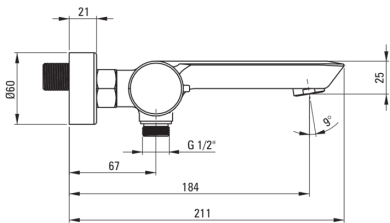

## Bath mixer, wall-mounted

**Product code:** BQA\_R10M  
**EAN:** 5907650833178  
**Color:** brushed gold  
**Warranty [years]:** 7

### Mixer cartridge

Ceramic cartridge size	35 mm
------------------------	-------

### Spout

Spout type	still
Mixer spout range [mm]	184