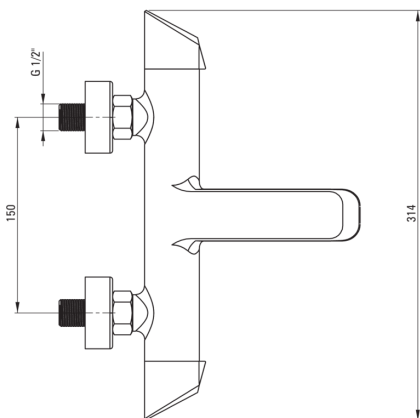

## Bath mixer, wall-mounted

**Product code:** BQA\_R10M  
**EAN:** 5907650833178  
**Color:** brushed gold  
**Warranty [years]:** 7

### Mixer cartridge

Ceramic cartridge size	35 mm
------------------------	-------

### Spout

Spout type	still
Mixer spout range [mm]	184

### Aerator

Aerator type	silicone
Aerator size	M24
Water flow reduction	missing