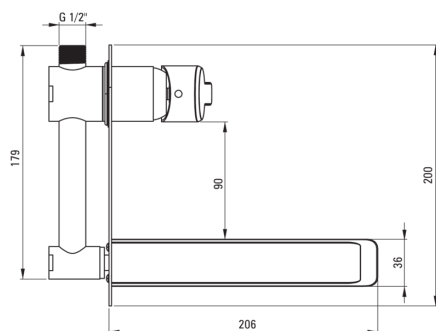

ARNIKA

Washbasin tap, concealed

Product code: BQA_N54L

EAN: 5908212075531

Color: nero

Warranty [years]: 7

Mixer

Finish	nero
Material	brass
Mixer type	single-handle, mixer
Installation method	concealed
Flow class [l/min]	Z - 4-9 l/min
Acoustic group [db]	I (x ≤ 20)

Mixer cartridge

Ceramic cartridge size	35 mm
------------------------	-------

Spout

Spout type	still
Mixer spout range [mm]	180
Material	brass

Aerator

Aerator type	silicone
Aerator size	M24

Features:

- The mixer body is made of the highest quality brass
- Design full of beauty and harmony
- The mixer is equipped with a stream aerator
- Silicone aerator for easy limescale removal
- Flush-mounted installation ensures the aesthetics of the bathroom
- Z flow class (4-9 l/min) allowing for water consumption reduction
- Innovative, durable and easy to clean Nero coating
- The variety of colours gives many arrangement possibilities
- Only the best materials, the quality of which has been confirmed by laboratory tests
- The offer includes a cleaning agent for fixtures in all colors