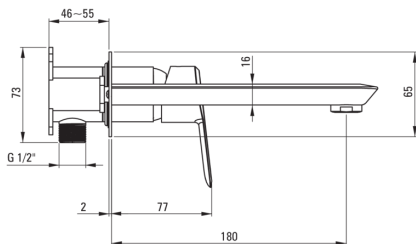

ARNIKA

Washbasin tap, concealed

Product code: BQA_N54L

EAN: 5908212075531

Color: nero

Warranty [years]: 7

Mixer

Finish	nero
Material	brass
Mixer type	single-handle, mixer
Installation method	concealed
Flow class [l/min]	Z - 4-9 l/min
Acoustic group [db]	I (x ≤ 20)

Mixer cartridge

Ceramic cartridge size	35 mm
------------------------	-------

Spout

Spout type	still
Mixer spout range [mm]	180
Material	brass

Aerator

Aerator type	silicone
Aerator size	M24

Features:

- The mixer body is made of the highest quality brass
- Design full of beauty and harmony
- The mixer is equipped with a stream aerator
- Silicone aerator for easy limescale removal
- Flush-mounted installation ensures the aesthetics of the bathroom
- Z flow class (4-9 l/min) allowing for water consumption reduction
- Innovative, durable and easy to clean Nero coating
- The variety of colours gives many arrangement possibilities
- Only the best materials, the quality of which has been confirmed by laboratory tests
- The offer includes a cleaning agent for fixtures in all colors