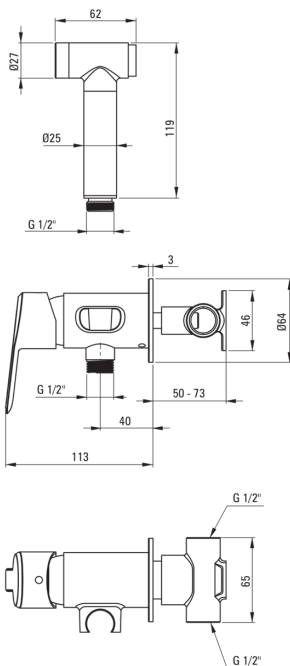

ARNIKA

Bidet tap, concealed

Product code: BQA_N34M

EAN: 5908212095669

Color: nero

Warranty [years]: 7

Mixer

Finish	nero
Material	brass
Mixer type	single-handle
Installation method	concealed
Flow class [l/min]	Z - 4-9 l/min
Acoustic group [db]	II (20 < x ≤ 30)
Check valves	Yes

Mixer cartridge

Ceramic cartridge size	35 mm
------------------------	-------

Hose

Length [mm]	1200
Braid type	not applicable
Anti-twist	1

Hand shower

Number of functions	1
Start_stop	Yes
Additional features	cool-out

Features:

- The mixer body is made of the highest quality brass
- Flush-mounted installation ensures the aesthetics of the bathroom
- Z flow class (4-9 l/min) allowing for water consumption reduction
- The mixer is equipped with non-return valves so that the mixed water does not flow back into the installation
- Innovative, durable and easy to clean Nero coating
- Anti-twist system, preventing the hose from twisting
- Design full of beauty and harmony
- The variety of colours gives many arrangement possibilities
- Only the best materials, the quality of which has been confirmed by laboratory tests
- The offer includes a cleaning agent for fixtures in all colors