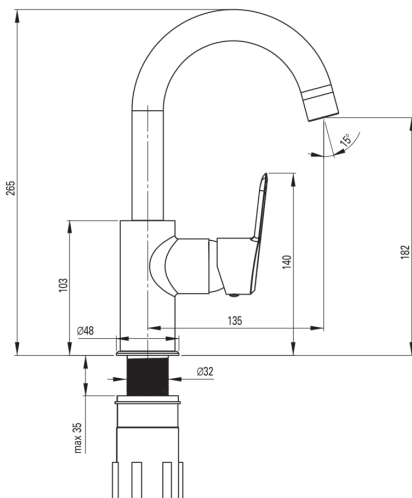

ARNIKA

Washbasin tap

Product code: BQA_N24M

EAN: 5908212097694

Color: nero

Warranty [years]: 7

Mixer

Finish	nero
Material	brass
Mixer type	single-handle, mixer
Installation method	standing
Acoustic group [db]	1 (x ≤ 20)

Mixer cartridge

Ceramic cartridge size	35 mm
------------------------	-------

Spout

Spout type	swivel
Mixer spout range [mm]	135
Material	stainless steel

Aerator

Aerator type	silicone
Aerator size	M22

Connecting hose

Length [mm]	450
Installation thread	3/8"
Connection thread	M10

Features:

- Design full of beauty and harmony
- The mixer body is made of the highest quality brass
- The variety of colours gives many arrangement possibilities
- The mixer is equipped with a stream aerator
- The mounting sleeve facilitates the installation of the mixer
- 45 cm connection hoses included
- Innovative, durable and easy to clean Nero coating
- The lever on the side makes it easier to keep the spout clean
- Silicone aerator for easy limescale removal
- Only the best materials, the quality of which has been confirmed by laboratory tests
- we recommend buying a universal plug in the color of the mixer
- Cleaning agent for fixtures in all colors available