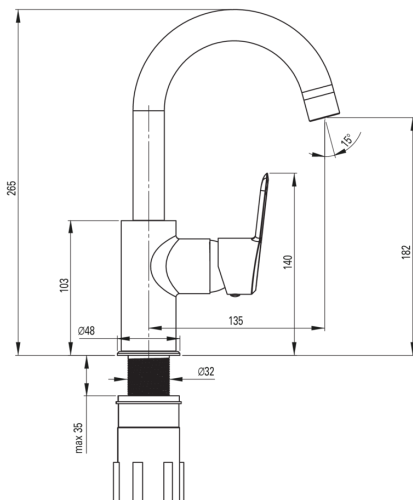

## Washbasin tap

Product code: BQA\_N24M

EAN: 5908212097694

Color: nero

Warranty [years]: 7

### Mixer cartridge

Ceramic cartridge size	35 mm
------------------------	-------

### Spout

Spout type	swivel
Mixer spout range [mm]	135
Material	stainless steel

### Connecting hose

Length [mm]	450
Installation thread	3/8"
Connection thread	M10