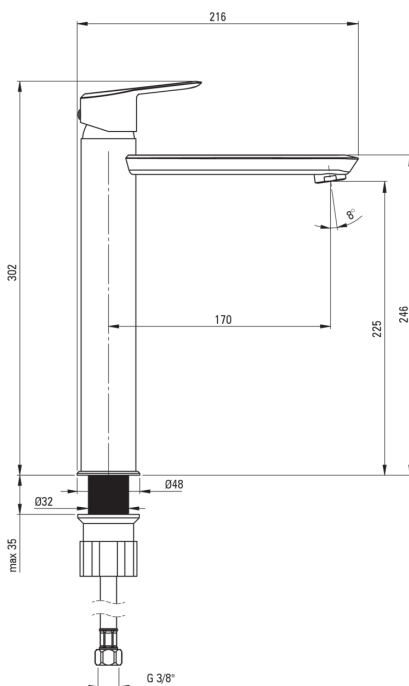

ARNIKA

Washbasin tap, tall

Product code: BQA_N20N

EAN: 5907650828075

Color: nero

Warranty [years]: 7

Mixer

Finish	nero
Material	brass
Mixer type	single-handle, mixer
Installation method	standing
Flow class [l/min]	Z - 4-9 l/min
Acoustic group [db]	I (x ≤ 20)

Mixer cartridge

Ceramic cartridge size	35 mm
------------------------	-------

Spout

Spout type	still
Mixer spout range [mm]	170
Material	brass

Aerator

Aerator type	silicone
Aerator size	M22

Connecting hose

Length [mm]	450
Installation thread	3/8"
Connection thread	M10

Features:

- Design full of beauty and harmony
- The variety of colours gives many arrangement possibilities
- The mixer body is made of the highest quality brass
- The mixer is equipped with a stream aerator
- 45 cm connection hoses included
- Only the best materials, the quality of which has been confirmed by laboratory tests
- Silicone aerator for easy limescale removal
- Innovative, durable and easy to clean Nero coating
- The offer includes a cleaning agent for fixtures in all colors