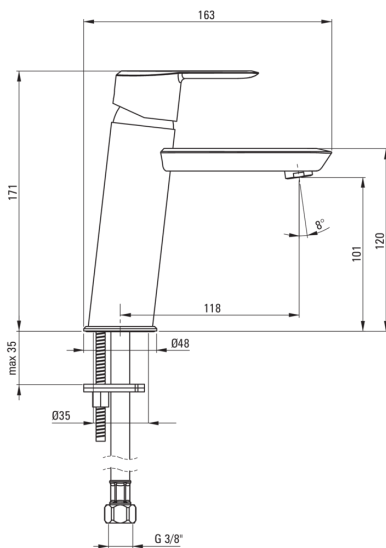

ARNIKA

Washbasin tap

Product code: BQA_N20M

EAN: 5907650826422

Color: nero

Warranty [years]: 7

Mixer

Finish	nero
Material	brass
Mixer type	mixer, single-handle
Installation method	standing
Flow class [l/min]	Z - 4-9 l/min
Acoustic group [db]	I (x ≤ 20)

Mixer cartridge

Ceramic cartridge size	35 mm
------------------------	-------

Spout

Mixer spout range [mm]	118
Material	brass

Aerator

Aerator type	silicone
Aerator size	M22
Water flow reduction	to 9 l/min

Connecting hose

Length [mm]	450
Installation thread	3/8"
Connection thread	M10

Features:

- Design full of beauty and harmony
- The variety of colours gives many arrangement possibilities
- Innovative, durable and easy to clean Nero coating
- 45 cm connection hoses included
- Z flow class (4-9 l/min) allowing for water consumption reduction
- The mixer is equipped with a stream aerator
- Silicone aerator for easy limescale removal
- The mixer body is made of the highest quality brass
- Only the best materials, the quality of which has been confirmed by laboratory tests
- we recommend buying a universal plug in the color of the mixer
- The offer includes a cleaning agent for fixtures in all colors