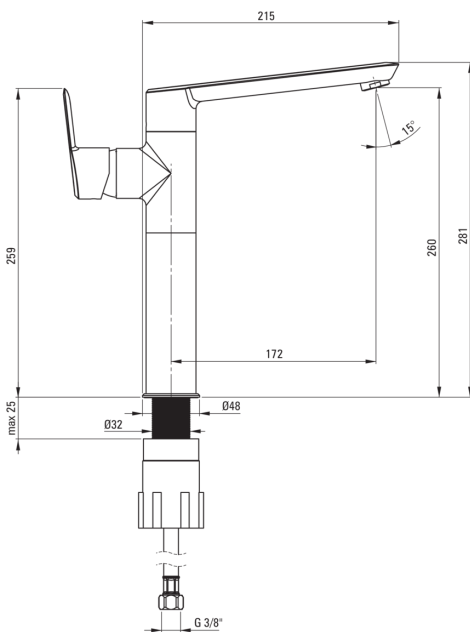

ARNIKA

Washbasin tap, tall

Product code: BQA_N20K
EAN: 5907650826415
Color: nero
Warranty [years]: 7

Mixer

Finish	nero
Material	brass
Mixer type	single-handle, mixer
Installation method	standing
Acoustic group [db]	1 (x ≤ 20)

Mixer cartridge

Ceramic cartridge size	35 mm
------------------------	-------

Spout

Spout type	swivel
Mixer spout range [mm]	172
Material	brass

Aerator

Aerator type	silicone
Aerator size	M22
Water flow reduction	to 9 l/min

Connecting hose

Length [mm]	450
Installation thread	3/8"
Connection thread	M10

Features:

- Design full of beauty and harmony
- The variety of colours gives many arrangement possibilities
- Innovative, durable and easy to clean Nero coating
- The mixer is equipped with a stream aerator
- Silicone aerator for easy limescale removal
- 45 cm connection hoses included
- The lever on the side makes it easier to keep the spout clean
- The mixer body is made of the highest quality brass
- The mounting sleeve facilitates the installation of the mixer
- Only the best materials, the quality of which has been confirmed by laboratory tests
- we recommend buying a universal plug in the color of the mixer
- The offer includes a cleaning agent for fixtures in all colors