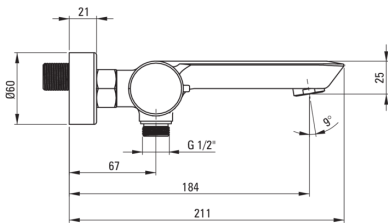

ARNIKA

Bath mixer, wall-mounted

Product code: BQA_N10M

EAN: 5908212074138

Color: nero

Warranty [years]: 7

Mixer

Finish	nero
Material	brass
Mixer type	two-handle, mixer
Installation method	wall-mounted
Acoustic group [db]	II (20 < x ≤ 30)
Check valves	Yes

Mixer cartridge

Ceramic cartridge size	35 mm

Spout

Spout type	still
Mixer spout range [mm]	184
Material	brass

Function switch

Switch type	mechanical

Aerator

Aerator type	silicone
Aerator size	M24

Features:

- The mixer body is made of the highest quality brass
- The mixer is equipped with a stream aerator
- The movable aerator allows you to direct the water stream
- Innovative, durable and easy to clean Nero coating
- Design full of beauty and harmony
- The variety of colours gives many arrangement possibilities
- The mixer is equipped with non-return valves so that the mixed water does not flow back into the installation
- Only the best materials, the quality of which has been confirmed by laboratory tests
- The offer includes a cleaning agent for fixtures in all colors