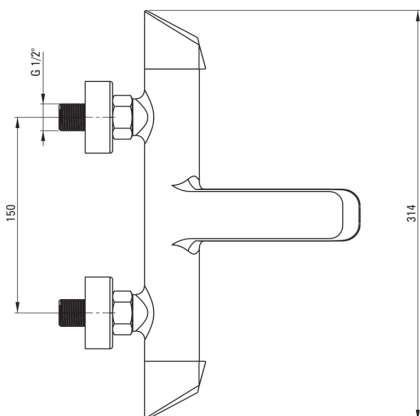

### Mixer

Finish	nero
Material	brass
Mixer type	two-handle, mixer
Installation method	wall-mounted
Acoustic group [db]	II (20 < x ≤ 30)
Check valves	Yes

### Mixer cartridge

Ceramic cartridge size	35 mm
------------------------	-------

### Spout

Spout type	still
Mixer spout range [mm]	184
Material	brass

### Aerator

Aerator type	silicone
Aerator size	M24