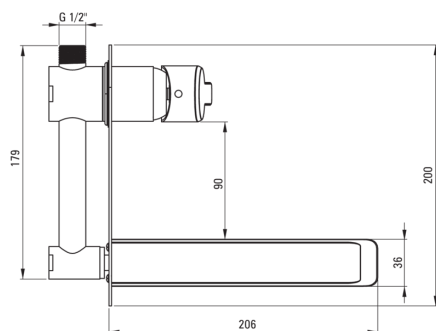

## Washbasin tap, concealed

 deante

Product code: BQA\_D54L

EAN: 5908212092118

Color: titanium

Warranty [years]: 7

### Mixer cartridge

Ceramic cartridge size	35 mm
------------------------	-------

### Spout

Spout type	still
Mixer spout range [mm]	180
Material	brass

### Aerator

Aerator type	silicone
Aerator size	M24