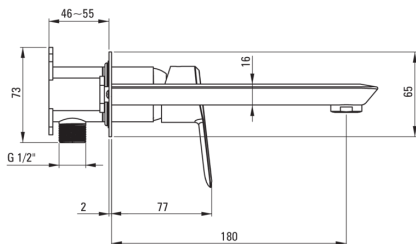

## Washbasin tap, concealed

 deante

Product code: BQA\_D54L

EAN: 5908212092118

Color: titanium

Warranty [years]: 7

### Mixer cartridge

Ceramic cartridge size	35 mm
------------------------	-------

### Spout

Spout type	still
Mixer spout range [mm]	180
Material	brass