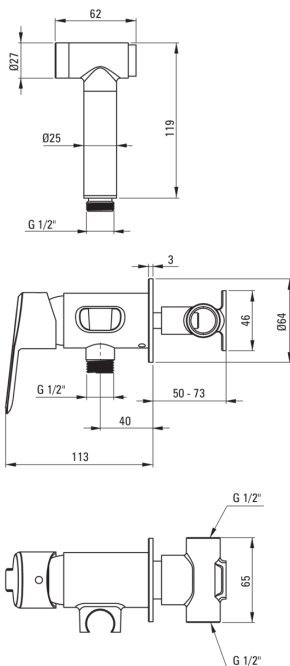

## Bidet tap, concealed

**Product code:** BQA\_D34M  
**EAN:** 5908212098097  
**Color:** titanium  
**Warranty [years]:** 7

### Mixer cartridge

Ceramic cartridge size	35 mm
------------------------	-------

### Hose

Length [mm]	1200
Braid type	not applicable
Anti-twist	1