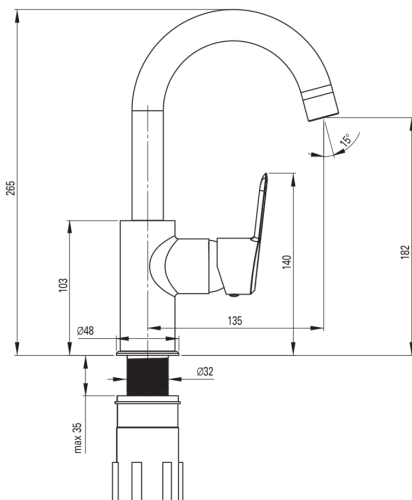

ARNIKA

Washbasin tap

Product code: BQA_D24M

EAN: 5908212097700

Color: titanium

Warranty [years]: 7

Mixer

| | |
|---------------------|----------------------|
| Finish | titanium |
| Material | brass |
| Mixer type | single-handle, mixer |
| Installation method | standing |
| Acoustic group [db] | I ($x \leq 20$) |

Mixer cartridge

| | |
|------------------------|-------|
| Ceramic cartridge size | 35 mm |
|------------------------|-------|

Spout

| | |
|------------------------|-----------------|
| Spout type | swivel |
| Mixer spout range [mm] | 135 |
| Material | stainless steel |

Aerator

| | |
|--------------|----------|
| Aerator type | silicone |
| Aerator size | M22 |

Connecting hose

| | |
|---------------------|------|
| Length [mm] | 450 |
| Installation thread | 3/8" |
| Connection thread | M10 |

Features:

- Design full of beauty and harmony
- we recommend buying a universal plug in the color of the mixer
- The mixer body is made of the highest quality brass
- The mixer is equipped with a stream aerator
- Silicone aerator for easy limescale removal
- The mounting sleeve facilitates the installation of the mixer
- 45 cm connection hoses included
- Innovative, durable and easy to clean Titanium coating
- The variety of colours gives many arrangement possibilities
- Only the best materials, the quality of which has been confirmed by laboratory tests
- The lever on the side makes it easier to keep the spout clean
- The offer includes a cleaning agent for fixtures in all colors