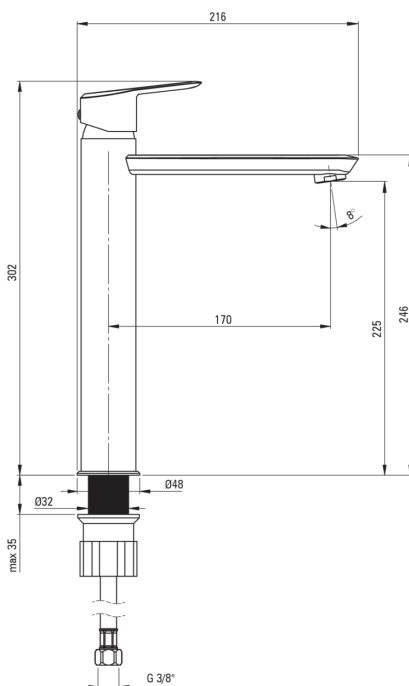

ARNIKA

Washbasin tap, tall

Product code: BQA_D20N

EAN: 5907650828068

Color: titanium

Warranty [years]: 7

Mixer

Finish	titanium
Material	brass
Mixer type	single-handle, mixer
Installation method	standing
Flow class [l/min]	Z - 4-9 l/min
Acoustic group [db]	I (x ≤ 20)

Mixer cartridge

Ceramic cartridge size	35 mm
------------------------	-------

Spout

Spout type	still
Mixer spout range [mm]	170
Material	brass

Aerator

Aerator type	silicone
Aerator size	M22

Connecting hose

Length [mm]	450
Installation thread	3/8"
Connection thread	M10

Features:

- Design full of beauty and harmony
- The variety of colours gives many arrangement possibilities
- The mixer body is made of the highest quality brass
- The mixer is equipped with a stream aerator
- 45 cm connection hoses included
- Only the best materials, the quality of which has been confirmed by laboratory tests
- Silicone aerator for easy limescale removal
- Innovative, durable and easy to clean Titanium coating
- The offer includes a cleaning agent for fixtures in all colors