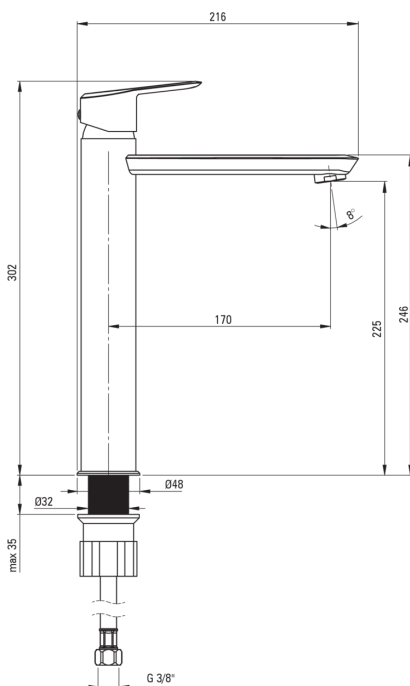

ARNIKA

Washbasin tap, tall

Product code: BQA_D20N
EAN: 5907650828068
Color: titanium
Warranty [years]: 7

Mixer

Finish	titanium
Material	brass
Mixer type	single-handle, mixer
Installation method	standing
Flow class [l/min]	Z - 4-9 l/min
Acoustic group [db]	I (x ≤ 20)

Mixer cartridge

Ceramic cartridge size	35 mm
------------------------	-------

Spout

Spout type	still
Mixer spout range [mm]	170
Material	brass

Aerator

Aerator type	silicone
Aerator size	M22

Connecting hose

Length [mm]	450
Installation thread	3/8"
Connection thread	M10

Features:

- Design full of beauty and harmony
- The variety of colours gives many arrangement possibilities
- The mixer body is made of the highest quality brass
- The mixer is equipped with a stream aerator
- 45 cm connection hoses included
- Only the best materials, the quality of which has been confirmed by laboratory tests
- Silicone aerator for easy limescale removal
- Innovative, durable and easy to clean Titanium coating
- The offer includes a cleaning agent for fixtures in all colors