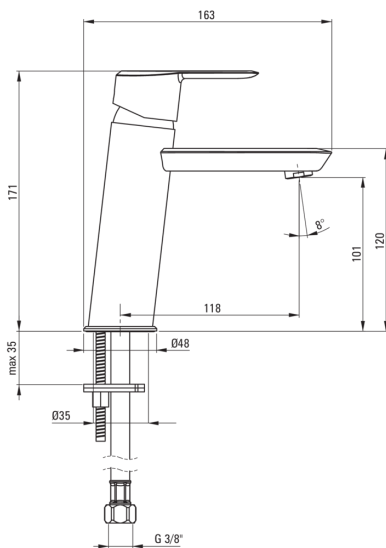

ARNIKA

Washbasin tap

Product code: BQA_D20M

EAN: 5907650826446

Color: titanium

Warranty [years]: 7

Mixer

Finish	titanium
Material	brass
Mixer type	single-handle, mixer
Installation method	standing
Flow class [l/min]	Z - 4-9 l/min
Acoustic group [db]	I (x ≤ 20)

Mixer cartridge

Ceramic cartridge size	35 mm
------------------------	-------

Spout

Spout type	still
Mixer spout range [mm]	118
Material	brass

Aerator

Aerator type	silicone
Aerator size	M22

Connecting hose

Length [mm]	450
Installation thread	3/8"
Connection thread	M10

Features:

- Design full of beauty and harmony
- The variety of colours gives many arrangement possibilities
- The mixer body is made of the highest quality brass
- Silicone aerator for easy limescale removal
- The mixer is equipped with a stream aerator
- 45 cm connection hoses included
- Z flow class (4-9 l/min) allowing for water consumption reduction
- Innovative, durable and easy to clean Titanium coating
- Only the best materials, the quality of which has been confirmed by laboratory tests
- we recommend buying a universal plug in the color of the mixer
- The offer includes a cleaning agent for fixtures in all colors