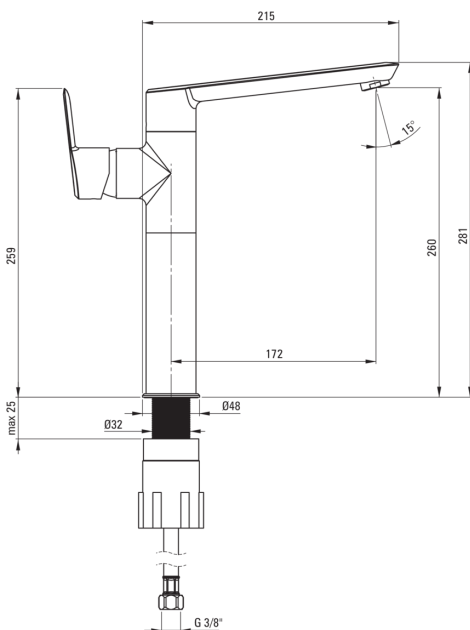

ARNIKA

Washbasin tap, tall

Product code: BQA_D20K

EAN: 5907650826439

Color: titanium

Warranty [years]: 7

Mixer

Finish	titanium
Material	brass
Mixer type	single-handle, mixer
Installation method	standing
Acoustic group [db]	I ($x \leq 20$)

Mixer cartridge

Ceramic cartridge size	35 mm
------------------------	-------

Spout

Spout type	swivel
Mixer spout range [mm]	172
Material	brass

Aerator

Aerator type	silicone
Aerator size	M22
Water flow reduction	to 9 l/min

Connecting hose

Length [mm]	450
Installation thread	3/8"
Connection thread	M10

Features:

- Design full of beauty and harmony
- Innovative, durable and easy to clean Titanium coating
- The mixer body is made of the highest quality brass
- The mixer is equipped with a stream aerator
- The mounting sleeve facilitates the installation of the mixer
- 45 cm connection hoses included
- Silicone aerator for easy limescale removal
- The lever on the side makes it easier to keep the spout clean
- The variety of colours gives many arrangement possibilities
- Only the best materials, the quality of which has been confirmed by laboratory tests
- we recommend buying a universal plug in the color of the mixer
- The offer includes a cleaning agent for fixtures in all colors