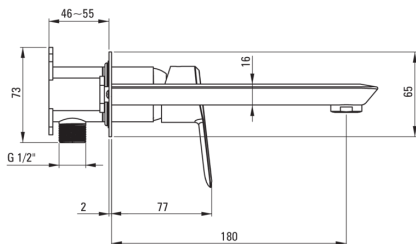

ARNIKA

Washbasin tap, concealed

 deante

Product code: BQA_054L

EAN: 5908212075524

Color: chrome

Warranty [years]: 7

Mixer

Finish	chrome
Material	brass
Mixer type	single-handle, mixer
Installation method	concealed
Flow class [l/min]	Z - 4-9 l/min
Acoustic group [db]	I (x ≤ 20)

Mixer cartridge

Ceramic cartridge size	35 mm
------------------------	-------

Spout

Spout type	still
Mixer spout range [mm]	180
Material	brass

Aerator

Aerator type	silicone
Aerator size	M24
Water flow reduction	missing

Features:

- The mixer body is made of the highest quality brass
- The mixer is equipped with a stream aerator
- Silicone aerator for easy limescale removal
- Flush-mounted installation ensures the aesthetics of the bathroom
- Z flow class (4-9 l/min) allowing for water consumption reduction
- Design full of beauty and harmony
- The variety of colours gives many arrangement possibilities
- Only the best materials, the quality of which has been confirmed by laboratory tests
- The offer includes a cleaning agent for fixtures in all colors