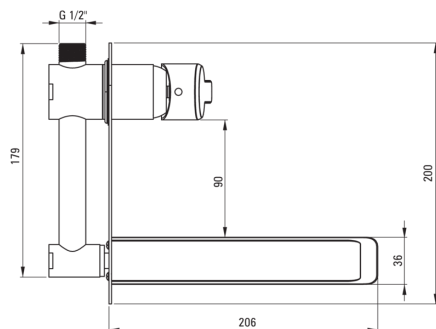

ARNIKA

Washbasin tap, concealed

 deante

Product code: BQA_054L

EAN: 5908212075524

Color: chrome

Warranty [years]: 7

Mixer

Finish	chrome
Material	brass
Mixer type	single-handle, mixer
Installation method	concealed
Flow class [l/min]	Z - 4-9 l/min
Acoustic group [db]	I (x ≤ 20)

Mixer cartridge

Ceramic cartridge size	35 mm
------------------------	-------

Spout

Spout type	still
Mixer spout range [mm]	180
Material	brass

Aerator

Aerator type	silicone
Aerator size	M24
Water flow reduction	missing

Features:

- The mixer body is made of the highest quality brass
- The mixer is equipped with a stream aerator
- Silicone aerator for easy limescale removal
- Flush-mounted installation ensures the aesthetics of the bathroom
- Z flow class (4-9 l/min) allowing for water consumption reduction
- Design full of beauty and harmony
- The variety of colours gives many arrangement possibilities
- Only the best materials, the quality of which has been confirmed by laboratory tests
- The offer includes a cleaning agent for fixtures in all colors