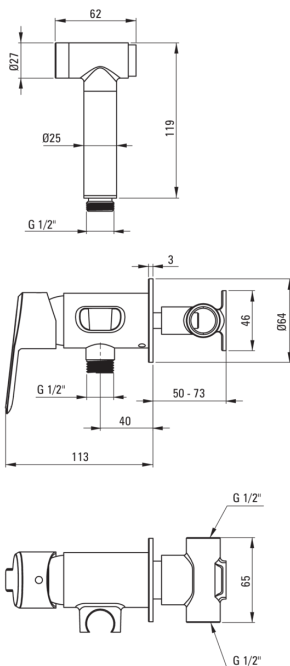

## Bidet tap, concealed

Product code: BQA\_034M

EAN: 5908212075869

Color: chrome

Warranty [years]: 7

### Mixer cartridge

Ceramic cartridge size	35 mm
------------------------	-------

### Hose

Length [mm]	1200
Braid type	not applicable
Anti-twist	1