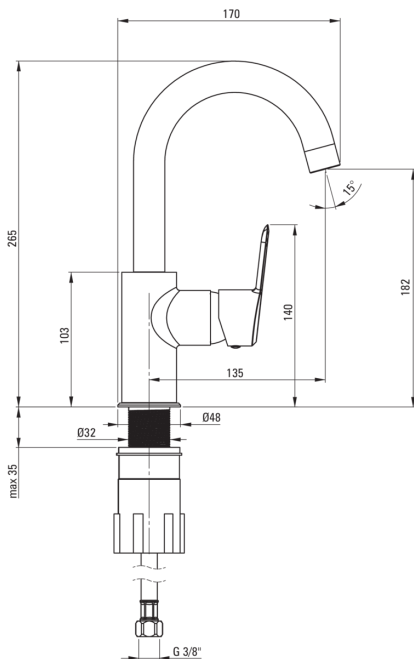

## Washbasin tap

Product code: BQA\_024M

EAN: 5908212097687

Color: chrome

Warranty [years]: 7

### Mixer cartridge

Ceramic cartridge size	35 mm
------------------------	-------

### Spout

Spout type	swivel
Mixer spout range [mm]	135
Material	stainless steel

### Connecting hose

Length [mm]	450
Installation thread	3/8"
Connection thread	M10