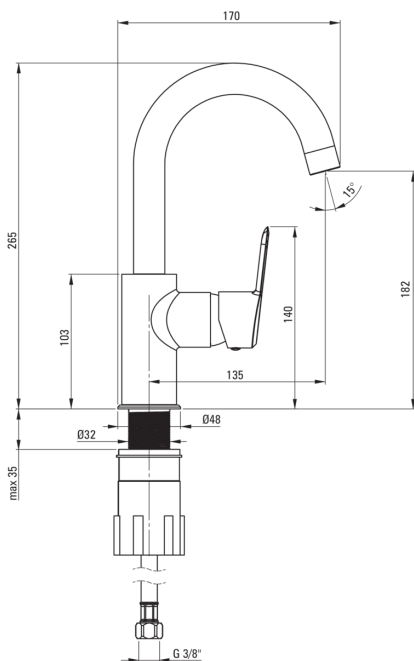

ARNIKA

Washbasin tap

Product code: BQA_024M

EAN: 5908212097687

Color: chrome

Warranty [years]: 7

Mixer

Finish	chrome
Material	brass
Mixer type	single-handle, mixer
Installation method	standing
Acoustic group [db]	I ($x \leq 20$)

Mixer cartridge

Ceramic cartridge size	35 mm
------------------------	-------

Spout

Spout type	swivel
Mixer spout range [mm]	135
Material	stainless steel

Aerator

Aerator type	silicone
Aerator size	M22

Connecting hose

Length [mm]	450
Installation thread	3/8"
Connection thread	M10

Features:

- Design full of beauty and harmony
- The mixer body is made of the highest quality brass
- The mixer is equipped with a stream aerator
- Silicone aerator for easy limescale removal
- The mounting sleeve facilitates the installation of the mixer
- 45 cm connection hoses included
- The lever on the side makes it easier to keep the spout clean
- The variety of colours gives many arrangement possibilities
- Only the best materials, the quality of which has been confirmed by laboratory tests
- we recommend buying a universal plug in the color of the mixer
- The offer includes a cleaning agent for fixtures in all colors