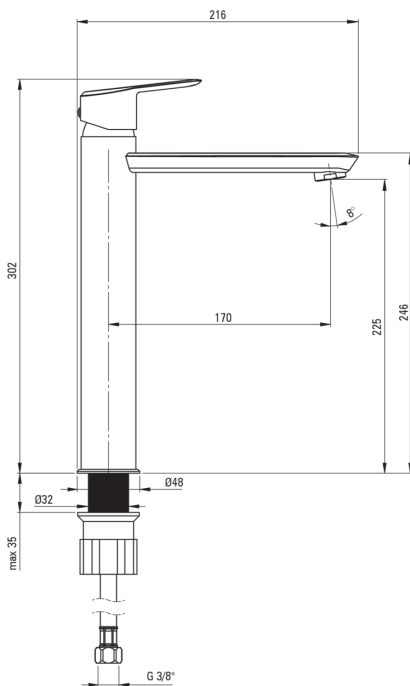

## Washbasin tap, tall

**Product code:** BQA\_020N  
**EAN:** 5907650828051  
**Color:** chrome  
**Warranty [years]:** 7

### Mixer cartridge

Ceramic cartridge size	35 mm
------------------------	-------

### Spout

Spout type	still
Mixer spout range [mm]	170
Material	brass

### Connecting hose

Length [mm]	450
Installation thread	3/8"
Connection thread	M10