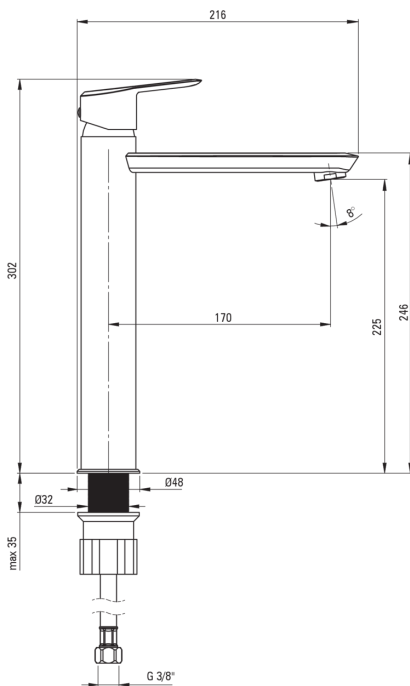

ARNIKA

Washbasin tap, tall

Product code: BQA_020N
EAN: 5907650828051
Color: chrome
Warranty [years]: 7

Mixer

Finish	chrome
Material	brass
Mixer type	single-handle, mixer
Installation method	standing
Flow class [l/min]	Z - 4-9 l/min
Acoustic group [db]	I (x ≤ 20)

Mixer cartridge

Ceramic cartridge size	35 mm
------------------------	-------

Spout

Spout type	still
Mixer spout range [mm]	170
Material	brass

Aerator

Aerator type	silicone
Aerator size	M22

Connecting hose

Length [mm]	450
Installation thread	3/8"
Connection thread	M10

Features:

- Design full of beauty and harmony
- The variety of colours gives many arrangement possibilities
- The mixer body is made of the highest quality brass
- The mixer is equipped with a stream aerator
- 45 cm connection hoses included
- Silicone aerator for easy limescale removal
- The offer includes a cleaning agent for fixtures in all colors
- Only the best materials, the quality of which has been confirmed by laboratory tests