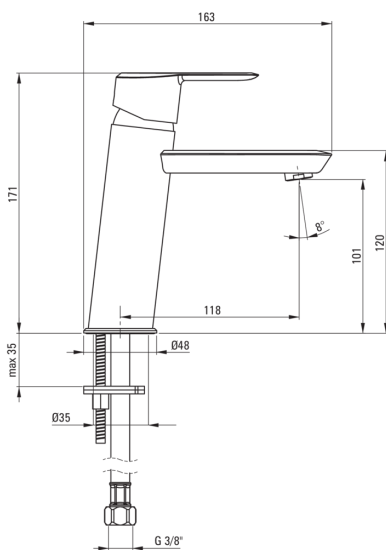

## Washbasin tap

Product code: BQA\_020M

EAN: 5907650826460

Color: chrome

Warranty [years]: 7

### Mixer cartridge

Ceramic cartridge size	35 mm
------------------------	-------

### Spout

Spout type	still
Mixer spout range [mm]	118
Material	brass

### Connecting hose

Length [mm]	450
Installation thread	3/8"
Connection thread	M10