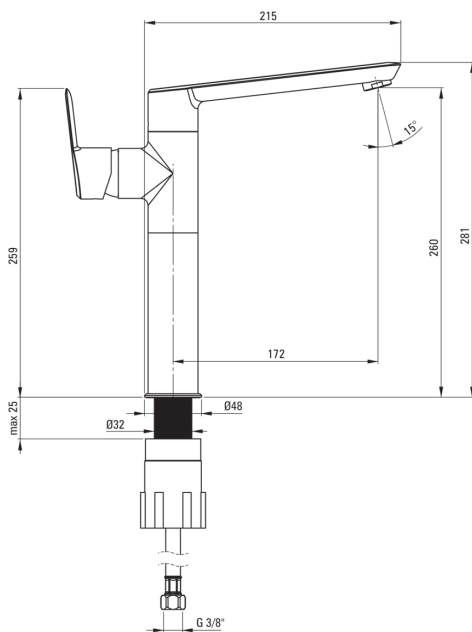

ARNIKA

Washbasin tap, tall

Product code: BQA_020K

EAN: 5907650827276

Color: chrome

Warranty [years]: 7

Mixer

Finish	chrome
Material	brass
Mixer type	mixer, single-handle
Installation method	standing
Acoustic group [db]	1 ($x \leq 20$)

Mixer cartridge

Ceramic cartridge size	35 mm
------------------------	-------

Spout

Spout type	swivel
Mixer spout range [mm]	172
Material	brass

Aerator

Aerator type	silicone
Aerator size	M22
Water flow reduction	to 9 l/min

Connecting hose

Length [mm]	450
Installation thread	3/8"
Connection thread	M10

Features:

- Design full of beauty and harmony
- The mixer body is made of the highest quality brass
- The mixer is equipped with a stream aerator
- Silicone aerator for easy limescale removal
- The mounting sleeve facilitates the installation of the mixer
- 45 cm connection hoses included
- The variety of colours gives many arrangement possibilities
- Only the best materials, the quality of which has been confirmed by laboratory tests
- we recommend buying a universal plug in the color of the mixer
- The lever on the side makes it easier to keep the spout clean
- The offer includes a cleaning agent for fixtures in all colors