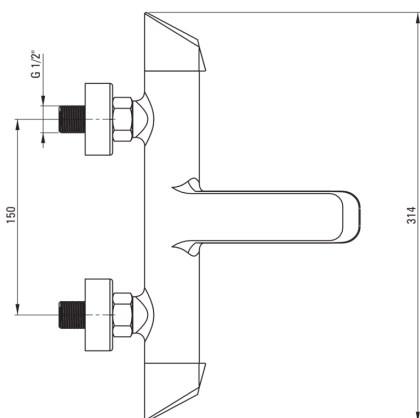

ARNIKA

Bath mixer, wall-mounted

Product code: BQA_010M

EAN: 5908212053263

Color: chrome

Warranty [years]: 7

Mixer

Finish	chrome
Material	brass
Mixer type	two-handle, mixer
Installation method	wall-mounted
Acoustic group [db]	I ($x \leq 20$)
Check valves	Yes

Mixer cartridge

Ceramic cartridge size	35 mm
------------------------	-------

Spout

Spout type	still
Mixer spout range [mm]	184
Material	brass

Function switch

Switch type	ceramic mechanical
-------------	--------------------

Aerator

Aerator type	silicone
Aerator size	M24

Features:

- The mixer body is made of the highest quality brass
- The mixer is equipped with a stream aerator
- Silicone aerator for easy limescale removal
- Mechanical ceramic function switch
- The mixer is equipped with non-return valves so that the mixed water does not flow back into the installation
- Design full of beauty and harmony
- The variety of colours gives many arrangement possibilities
- Only the best materials, the quality of which has been confirmed by laboratory tests
- The offer includes a cleaning agent for fixtures in all colors