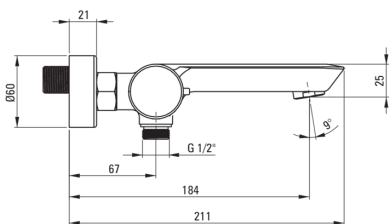

ARNIKA

Bath mixer, wall-mounted

Product code: BQA_010M

EAN: 5908212053263

Color: chrome

Warranty [years]: 7

Mixer

Finish	chrome
Material	brass
Mixer type	two-handle, mixer
Installation method	wall-mounted
Acoustic group [db]	I ($x \leq 20$)
Check valves	Yes

Mixer cartridge

Ceramic cartridge size	35 mm
------------------------	-------

Spout

Spout type	still
Mixer spout range [mm]	184
Material	brass

Function switch

Switch type	ceramic mechanical
-------------	--------------------

Aerator

Aerator type	silicone
Aerator size	M24

Features:

- The mixer body is made of the highest quality brass
- The mixer is equipped with a stream aerator
- Silicone aerator for easy limescale removal
- Mechanical ceramic function switch
- The mixer is equipped with non-return valves so that the mixed water does not flow back into the installation
- Design full of beauty and harmony
- The variety of colours gives many arrangement possibilities
- Only the best materials, the quality of which has been confirmed by laboratory tests
- The offer includes a cleaning agent for fixtures in all colors