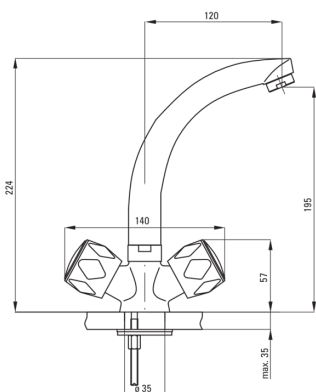

TENO

Washbasin tap

Product code: BON_020D

EAN: 5908212049723

Color: chrome

Warranty [years]: 2

Mixer

Finish	chrome
Material	brass
Mixer type	two-handle, mixer
Installation method	standing
Acoustic group [db]	II (20 < x ≤ 30)

Mixer cartridge

Ceramic cartridge size	1/2"
------------------------	------

Spout

Spout type	swivel
Mixer spout range [mm]	120
Material	steel 304

Aerator

Aerator type	honeycomb
Aerator size	M24

Connecting hose

Length [mm]	350
Installation thread	3/8"
Connection thread	M10

Features:

- Cleaning agent for fixtures in all colors available