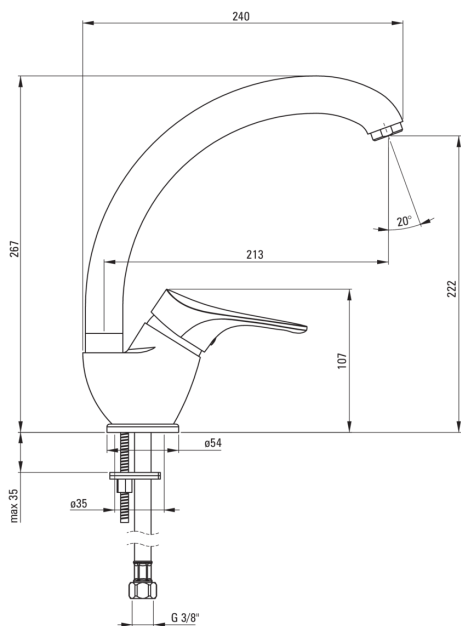

JOKO

Kitchen tap

Product code: BOJ_066M

EAN: 5908212061022

Color: chrome

Warranty [years]: 2

Mixer

Finish	chrome
Material	brass
Mixer type	single-handle, mixer
Installation method	standing
Acoustic group [db]	1 ($x \leq 20$)

Mixer cartridge

Ceramic cartridge size	40 mm
------------------------	-------

Spout

Spout type	swivel
Mixer spout range [mm]	213
Material	steel 304

Aerator

Aerator size	M24
--------------	-----

Connecting hose

Length [mm]	350
Installation thread	3/8"
Connection thread	M10

Features:

- Cleaning agent for fixtures in all colors available