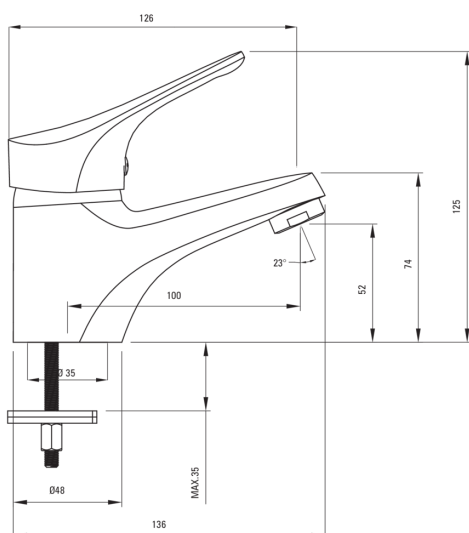

JOKO

Washbasin tap

Product code: BOJ_020M

EAN: 5908212072417

Color: chrome

Warranty [years]: 2

Mixer

Finish	chrome
Material	brass
Mixer type	single-handle, mixer
Installation method	standing
Acoustic group [db]	I ($x \leq 20$)

Mixer cartridge

Ceramic cartridge size	40 mm
------------------------	-------

Spout

Mixer spout range [mm]	100
Material	brass

Aerator

Aerator type	honeycomb
Aerator size	M24

Connecting hose

Length [mm]	350
Installation thread	3/8"
Connection thread	M10