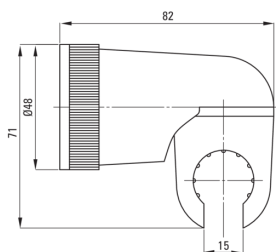

## Bath mixer, wall-mounted

Product code: BOJ\_011M

EAN: 5908212080023

Color: chrome

Warranty [years]: 2

### Mixer cartridge

Ceramic cartridge size	40 mm
------------------------	-------

### Spout

Mixer spout range [mm]	143
Material	brass

### Hose

Length [mm]	1500
Braid type	extensible