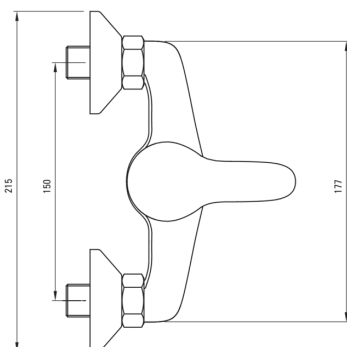

JOKO

Shower mixer, wall-mounted

Product code: BOJE040M

EAN: 5907650865308

Color: chrome

Warranty [years]: 2

Mixer

Finish	chrome
Material	brass
Mixer type	single-handle, mixer
Installation method	wall-mounted
Acoustic group [db]	I ($x \leq 20$)

Mixer cartridge

Ceramic cartridge size	40 mm
Eco-click cartridge	Yes
Temperature lock	Yes

Features:

- Only the best materials, the quality of which has been confirmed by laboratory tests
- Two-step ECO-click cartridge, allowing to reduce the water flow below 5 l/min
- The mixer body is made of the highest quality brass
- Cleaning agent for fixtures in all colors available