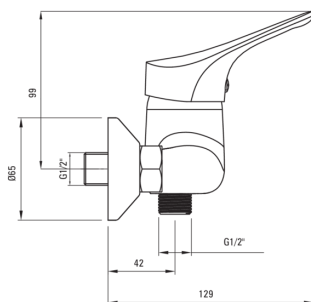

JOKO

Shower mixer, wall-mounted

Product code: BOJE040M

EAN: 5907650865308

Color: chrome

Warranty [years]: 2

Mixer

Finish	chrome
Material	brass
Mixer type	single-handle, mixer
Installation method	wall-mounted
Acoustic group [db]	I ($x \leq 20$)

Mixer cartridge

Ceramic cartridge size	40 mm
Eco-click cartridge	Yes
Temperature lock	Yes

Features:

- Only the best materials, the quality of which has been confirmed by laboratory tests
- Two-step ECO-click cartridge, allowing to reduce the water flow below 5 l/min
- The mixer body is made of the highest quality brass
- Cleaning agent for fixtures in all colors available