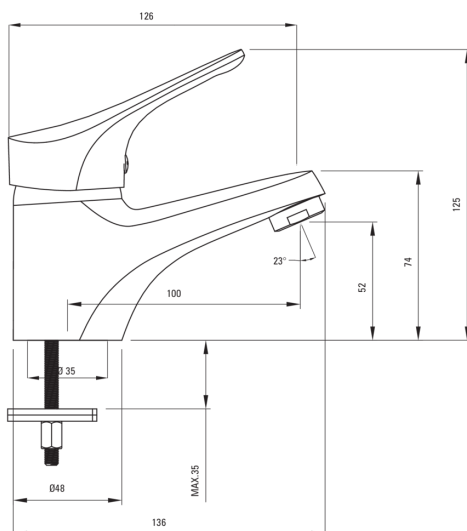

## Washbasin tap

Product code: BOJE020M

EAN: 5907650865292

Color: chrome

Warranty [years]: 2

### Mixer cartridge

Ceramic cartridge size	40 mm
Eco-click cartridge	Yes
Temperature lock	Yes

### Spout

Mixer spout range [mm]	100
Material	brass

### Connecting hose

Length [mm]	350
Installation thread	3/8"
Connection thread	M10