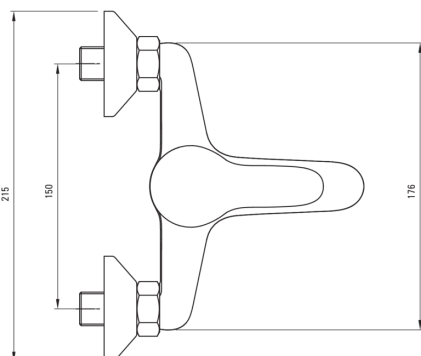

## Bath mixer, wall-mounted

Product code: BOJE010M

EAN: 5907650865285

Color: chrome

Warranty [years]: 2

### Mixer

Finish	chrome
Material	brass
Mixer type	single-handle, mixer
Installation method	wall-mounted
Acoustic group [db]	I ( $x \leq 20$ )

### Mixer cartridge

Ceramic cartridge size	40 mm
Eco-click cartridge	Yes
Temperature lock	Yes

### Spout

Spout type	still
Mixer spout range [mm]	143
Material	brass