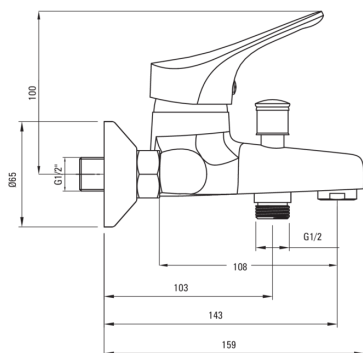

## Bath mixer, wall-mounted

Product code: BOJE010M

EAN: 5907650865285

Color: chrome

Warranty [years]: 2

### Mixer cartridge

Ceramic cartridge size	40 mm
Eco-click cartridge	Yes
Temperature lock	Yes

### Spout

Spout type	still
Mixer spout range [mm]	143
Material	brass

### Aerator

Aerator type	honeycomb
Aerator size	M24