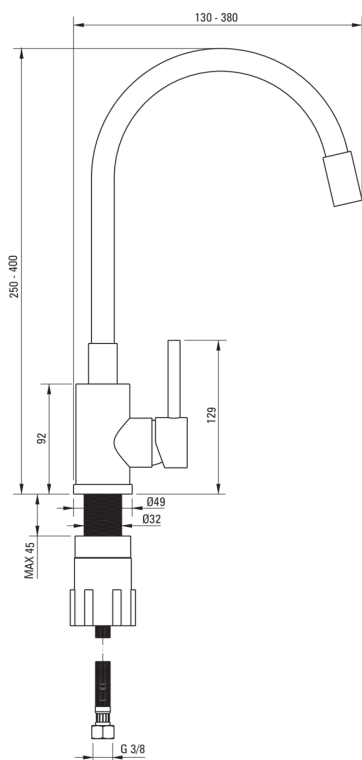

LUNO

Kitchen tap

Product code: BOC_W720
EAN: 5907650810155
Color: bianco, brushed steel
Warranty [years]: 7

Mixer

Finish	steel, white
Material	steel 304
Mixer type	single-handle, mixer
Installation method	standing
Acoustic group [db]	1 ($x \leq 20$)

Mixer cartridge

Ceramic cartridge size	35 mm
------------------------	-------

Spout

Spout type	elastic
Mixer spout range [mm]	380

Connecting hose

Length [mm]	350
Installation thread	3/8"
Connection thread	M10