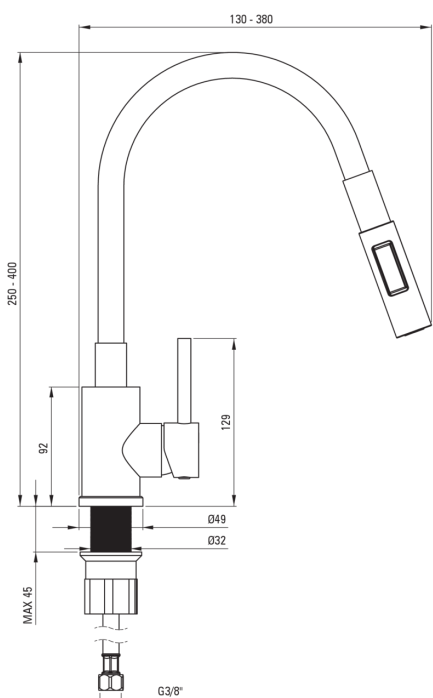

LUNO

Kitchen tap

Product code: BOC_T740
EAN: 5907650866022
Color: anthracite, brushed steel
Warranty [years]: 7

Mixer

Finish	steel, anthracite metallic
Material	steel 304
Mixer type	single-handle, mixer
Installation method	standing
Flow class [l/min]	Z - 4-9 l/min
Acoustic group [db]	I (x ≤ 20)

Mixer cartridge

Ceramic cartridge size	35 mm
------------------------	-------

Spout

Spout type	elastic
------------	---------

Connecting hose

Length [mm]	350
Connection thread	M10

Hand shower

Number of functions	2
---------------------	---

Features:

- The mixer is equipped with a stream aerator
- 45 cm connection hoses included
- Only the best materials, the quality of which has been confirmed by laboratory tests
- The mounting sleeve facilitates the installation of the mixer
- Z flow class (4-9 l/min) allowing for water consumption reduction
- 2-function spout
- Dedicated cleaning agent, safe for cleaned surfaces