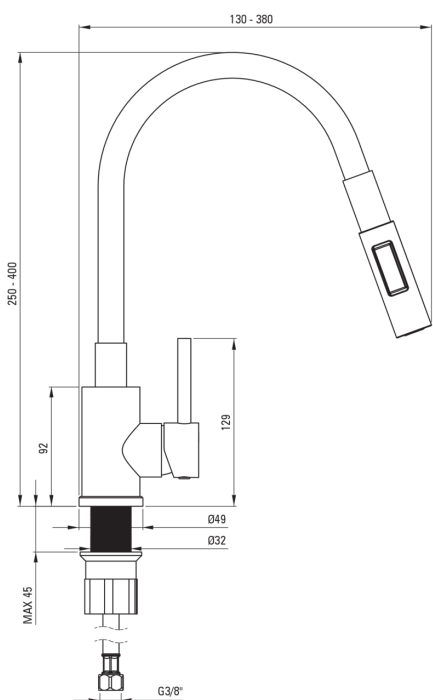

## Kitchen tap

Product code: BOC\_S740

EAN: 5907650866114

Color: grey, brushed steel

Warranty [years]: 7

### Mixer cartridge

Ceramic cartridge size	35 mm
------------------------	-------

### Spout

Spout type	elastic
------------	---------

### Connecting hose

Length [mm]	350
Installation thread	3/8"
Connection thread	M10