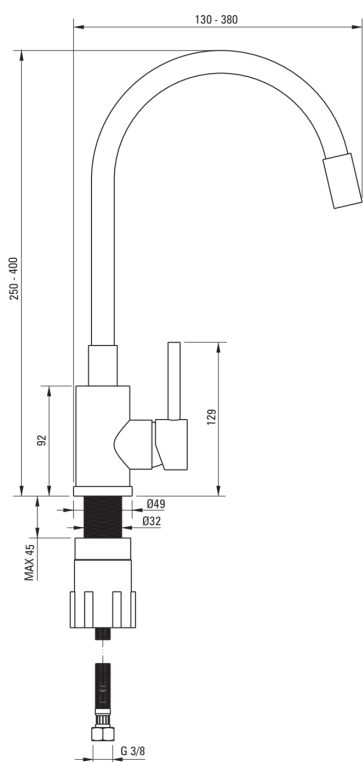

## Kitchen tap

Product code: BOC\_S720

EAN: 5907650866039

Color: grey, brushed steel

Warranty [years]: 7

### Mixer cartridge

Ceramic cartridge size 35 mm

### Spout

Spout type elastic

### Connecting hose

Length [mm] 350

Installation thread 3/8"

Connection thread M10