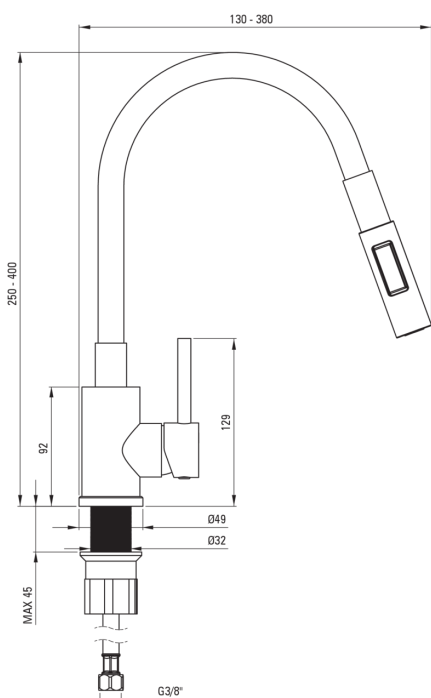

## Kitchen tap

Product code: BOC\_N74M

EAN: 5907650850434

Color: nero

Warranty [years]: 7

### Mixer cartridge

Ceramic cartridge size	35 mm
------------------------	-------

### Spout

Spout type	elastic
------------	---------

### Connecting hose

Length [mm]	350
Installation thread	3/8"
Connection thread	M10