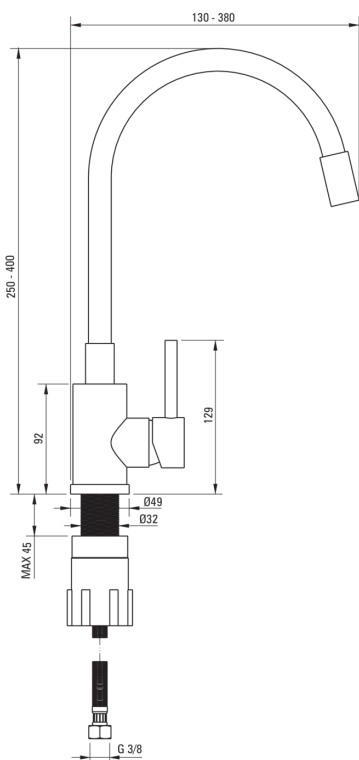

LUNO

Kitchen tap

Product code: BOC_N72M

EAN: 5907650810148

Color: nero

Warranty [years]: 2

Mixer

Finish	nero
Material	steel 304
Mixer type	single-handle, mixer
Installation method	standing
Acoustic group [db]	1 ($x \leq 20$)

Mixer cartridge

Ceramic cartridge size	35 mm
------------------------	-------

Spout

Spout type	elastic
Mixer spout range [mm]	380

Aerator

Aerator type	honeycomb
Aerator size	M22

Connecting hose

Length [mm]	350
Installation thread	3/8"
Connection thread	M10