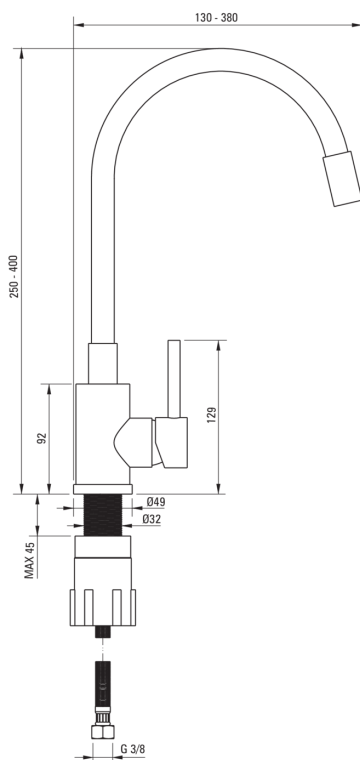

LUNO

Kitchen tap

Product code: BOC_N72M

EAN: 5907650810148

Color: nero

Warranty [years]: 2

Mixer

Finish	nero
Material	steel 304
Mixer type	single-handle, mixer
Installation method	standing
Acoustic group [db]	1 ($x \leq 20$)

Mixer cartridge

Ceramic cartridge size	35 mm
------------------------	-------

Spout

Spout type	elastic
Mixer spout range [mm]	380

Aerator

Aerator type	honeycomb
Aerator size	M22

Connecting hose

Length [mm]	350
Installation thread	3/8"
Connection thread	M10