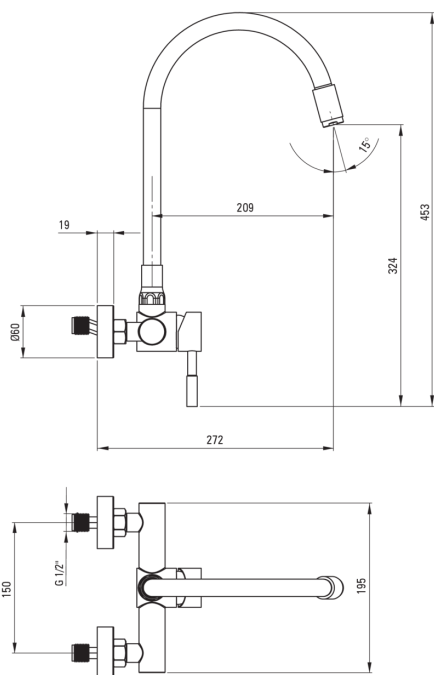

## Kitchen tap, wall-mounted

Product code: BOC\_B800

EAN: 5907650864370

Color: brushed steel, nero

Warranty [years]: 2

### Mixer

Finish	steel
Material	steel 304
Mixer type	single-handle, mixer
Installation method	wall-mounted
Acoustic group [db]	I ( $x \leq 20$ )

### Mixer cartridge

Ceramic cartridge size	35 mm
------------------------	-------

### Aerator

Aerator type	honeycomb
Aerator size	M24