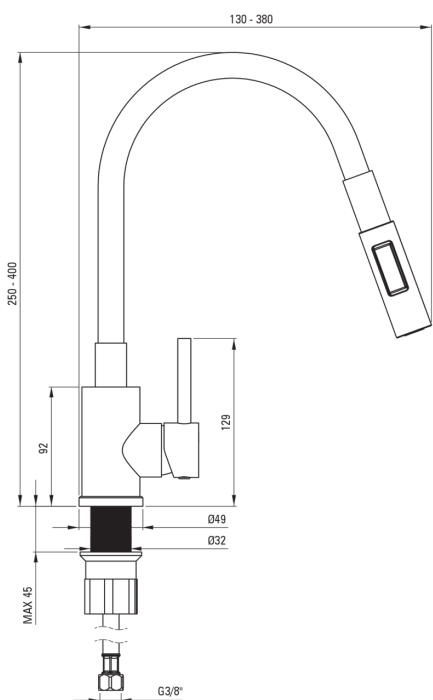

## Kitchen tap

Product code: BOC\_B740

EAN: 5907650850427

Color: nero, brushed steel

Warranty [years]: 7

### Mixer cartridge

Ceramic cartridge size	35 mm
------------------------	-------

### Spout

Spout type	elastic
------------	---------

### Connecting hose

Length [mm]	350
Installation thread	3/8"
Connection thread	M10