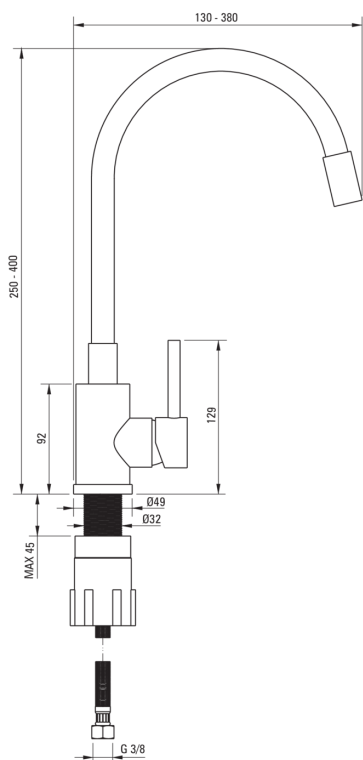

## Kitchen tap

Product code: BOC\_B720

EAN: 5907650810131

Color: nero, brushed steel

Warranty [years]: 7

### Mixer cartridge

Ceramic cartridge size 35 mm

### Spout

Spout type elastic

Mixer spout range [mm] 380

### Connecting hose

Length [mm] 350

Installation thread 3/8"

Connection thread M10