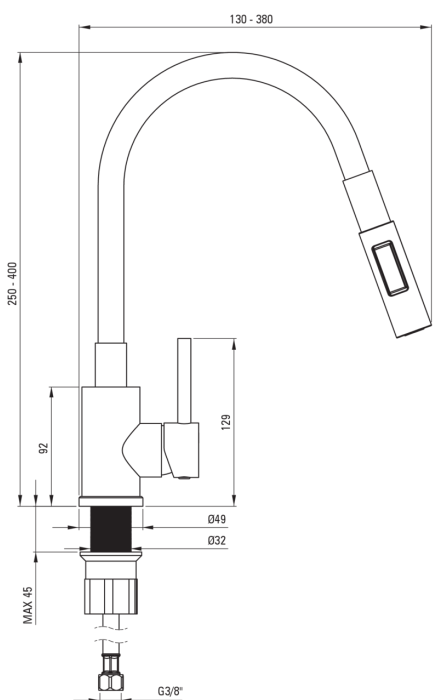

## Kitchen tap

**Product code:** BOC\_5740  
**EAN:** 5907650859208  
**Color:** beige, brushed steel  
**Warranty [years]:** 7

### Mixer cartridge

Ceramic cartridge size	35 mm
------------------------	-------

### Spout

Spout type	elastic
------------	---------

### Connecting hose

Length [mm]	350
Installation thread	3/8"
Connection thread	M10