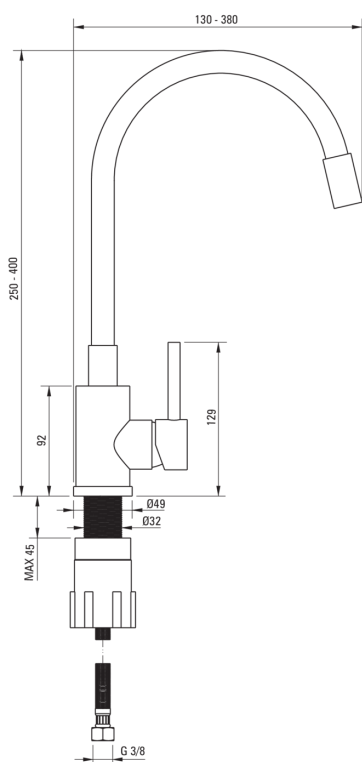

LUNO

Kitchen tap

Product code: BOC_5720
EAN: 5907650859192
Color: beige, brushed steel
Warranty [years]: 7

Mixer

Finish	beige, steel
Material	steel 304
Mixer type	single-handle, mixer
Installation method	standing
Acoustic group [db]	1 ($x \leq 20$)

Mixer cartridge

Ceramic cartridge size	35 mm
------------------------	-------

Spout

Spout type	elastic
------------	---------

Aerator

Aerator type	honeycomb
Aerator size	M22

Connecting hose

Length [mm]	350
Installation thread	3/8"
Connection thread	M10

Features:

- The mounting sleeve facilitates the installation of the mixer
- 45 cm connection hoses included
- The mixer is equipped with a stream aerator
- Durable hose ends made of brass
- Cleaning agent for fixtures in all colors available