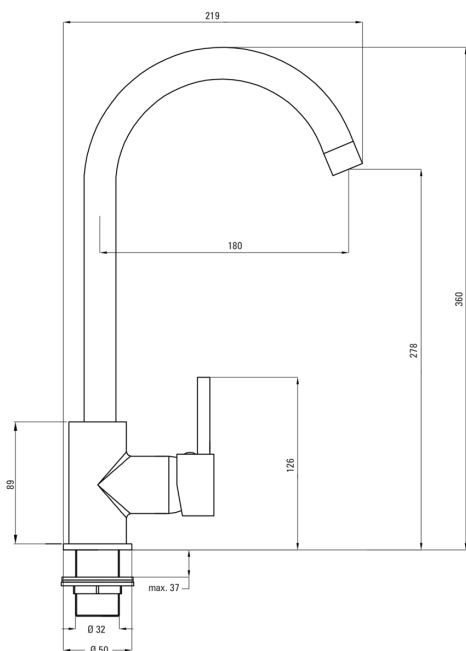

LUNO

Kitchen tap

Product code: BOC_062M

EAN: 5908212051788

Color: chrome

Warranty [years]: 2

Mixer

Finish	chrome
Material	brass
Mixer type	single-handle, mixer
Installation method	standing
Acoustic group [db]	II (20 < x ≤ 30)

Mixer cartridge

Ceramic cartridge size	35 mm
------------------------	-------

Spout

Spout type	swivel
Mixer spout range [mm]	180
Material	stainless steel

Aerator

Aerator type	honeycomb
Aerator size	M22

Connecting hose

Length [mm]	350
Installation thread	3/8"
Connection thread	M10

Features:

- The offer includes a cleaning agent for fixtures in all colors