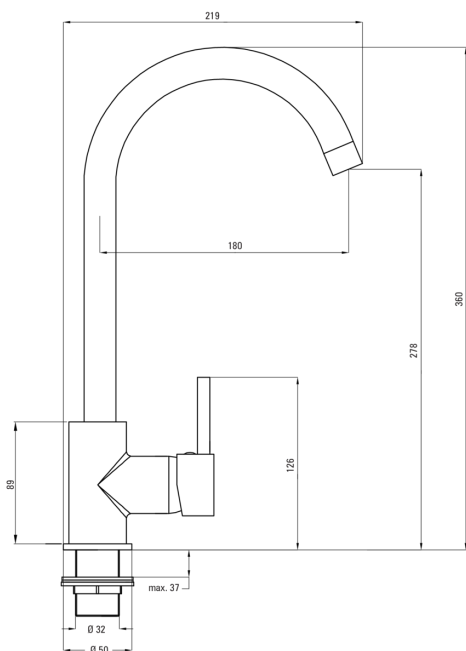

### Mixer

Finish	chrome
Material	brass
Mixer type	single-handle, mixer
Installation method	standing
Acoustic group [db]	II (20 < x ≤ 30)

### Mixer cartridge

Ceramic cartridge size	35 mm
------------------------	-------

### Spout

Spout type	swivel
Mixer spout range [mm]	180
Material	stainless steel

### Connecting hose

Length [mm]	350
Installation thread	3/8"
Connection thread	M10