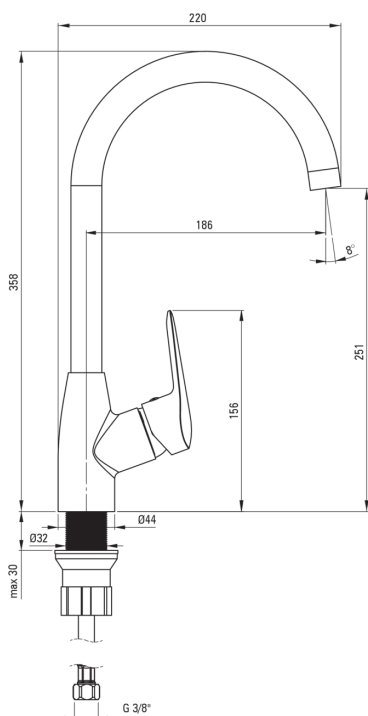

BORO

Kitchen tap

Product code: BMO_N62M

EAN: 5907650877202

Color: nero

Warranty [years]: 7

Mixer

| | |
|---------------------|----------------------|
| Finish | nero |
| Material | brass |
| Mixer type | mixer, single-handle |
| Installation method | standing |
| Acoustic group [db] | II (20 < x ≤ 30) |

Mixer cartridge

| | |
|------------------------|-------|
| Ceramic cartridge size | 35 mm |
|------------------------|-------|

Spout

| | |
|------------|-----------|
| Spout type | swivel |
| Material | steel 304 |

Aerator

| | |
|--------------|-----------|
| Aerator type | honeycomb |
| Aerator size | M22 |

Connecting hose

| | |
|---------------------|------|
| Length [mm] | 350 |
| Installation thread | 3/8" |
| Connection thread | M10 |