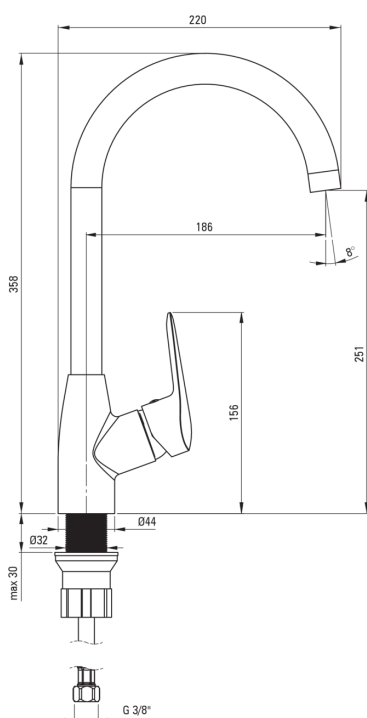

BORO

Kitchen tap

Product code: BMO_N62M

EAN: 5907650877202

Color: nero

Warranty [years]: 7

Mixer

Finish	nero
Material	brass
Mixer type	mixer, single-handle
Installation method	standing
Acoustic group [db]	II (20 < x ≤ 30)

Mixer cartridge

Ceramic cartridge size	35 mm

Spout

Spout type	swivel
Material	steel 304

Aerator

Aerator type	honeycomb
Aerator size	M22

Connecting hose

Length [mm]	350
Installation thread	3/8"
Connection thread	M10

Features:

- The offer includes a cleaning agent for fixtures in all colors
- Only the best materials, the quality of which has been confirmed by laboratory tests
- Innovative, durable and easy to clean Nero coating