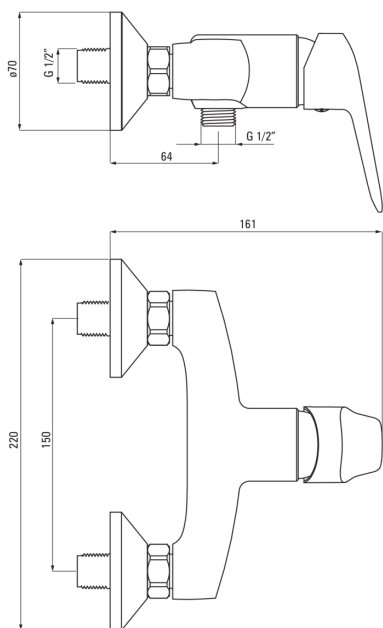

BORO

Shower mixer, wall-mounted

Product code: BMO_N40M

EAN: 5907650809760

Color: nero

Warranty [years]: 7

Mixer

Finish	nero
Material	brass
Mixer type	single-handle, mixer
Installation method	wall-mounted
Acoustic group [db]	II (20 < x ≤ 30)

Mixer cartridge

Ceramic cartridge size	35 mm
------------------------	-------

Features:

- The offer includes a cleaning agent for fixtures in all colors
- Only the best materials, the quality of which has been confirmed by laboratory tests
- Innovative, durable and easy to clean Nero coating