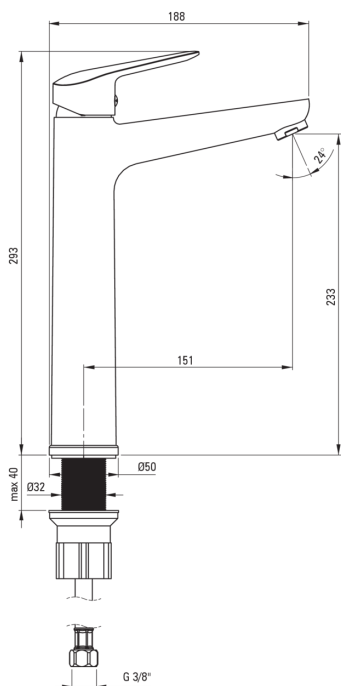

## Washbasin tap, tall

Product code: BMO\_N20K

EAN: 5907650817253

Color: nero

Warranty [years]: 7

### Mixer cartridge

Ceramic cartridge size	35 mm
------------------------	-------

### Spout

Mixer spout range [mm]	152
Material	brass

### Connecting hose

Length [mm]	450
Installation thread	3/8"
Connection thread	M10