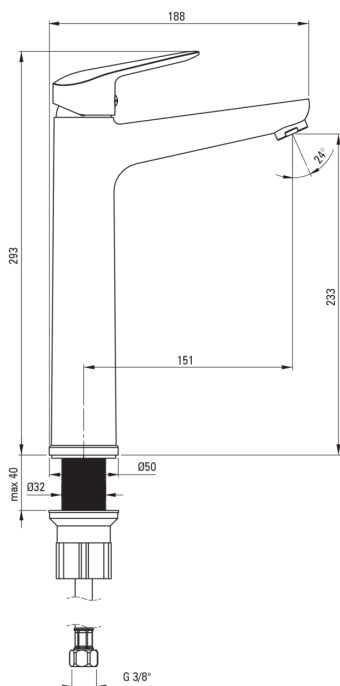

## Washbasin tap, tall

Product code: BMO\_N20K

EAN: 5907650817253

Color: nero

Warranty [years]: 7

### Mixer cartridge

Ceramic cartridge size	35 mm
------------------------	-------

### Spout

Mixer spout range [mm]	152
Material	brass

### Connecting hose

Length [mm]	450
Installation thread	3/8"
Connection thread	M10