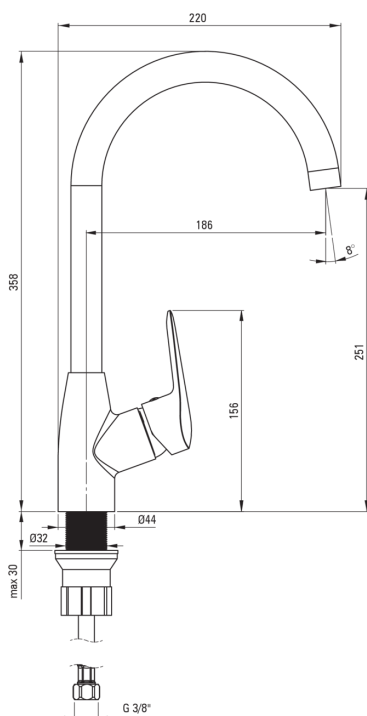

BORO

Kitchen tap

Product code: BMO_062M

EAN: 5908212083567

Color: chrome

Warranty [years]: 7

Mixer

Finish	chrome
Material	brass
Mixer type	single-handle, mixer
Installation method	standing
Acoustic group [db]	II (20 < x ≤ 30)

Mixer cartridge

Ceramic cartridge size	35 mm
------------------------	-------

Spout

Spout type	swivel
Mixer spout range [mm]	181
Material	steel 304

Aerator

Aerator type	honeycomb
Aerator size	M22

Connecting hose

Length [mm]	350
Installation thread	3/8"
Connection thread	M10

Features:

- The offer includes a cleaning agent for fixtures in all colors
- Only the best materials, the quality of which has been confirmed by laboratory tests
- The mixer is equipped with a stream aerator
- The mounting sleeve facilitates the installation of the mixer
- 45 cm connection hoses included
- The mixer body is made of the highest quality brass