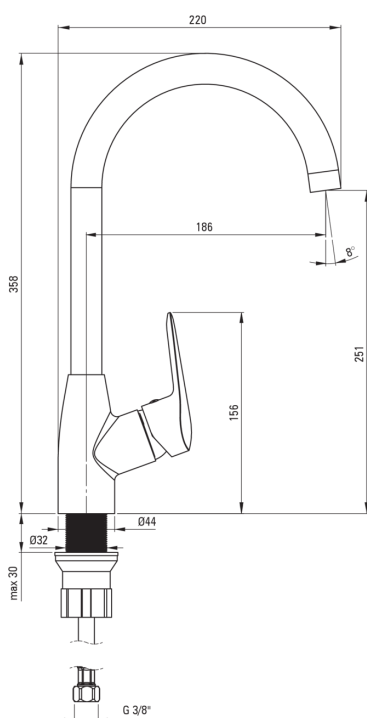

BORO

Kitchen tap

Product code: BMO_062M

EAN: 5908212083567

Color: chrome

Warranty [years]: 7

Mixer

Finish	chrome
Material	brass
Mixer type	single-handle, mixer
Installation method	standing
Acoustic group [db]	II ($20 < x \leq 30$)

Mixer cartridge

Ceramic cartridge size	35 mm
------------------------	-------

Spout

Spout type	swivel
Mixer spout range [mm]	181
Material	steel 304

Aerator

Aerator type	honeycomb
Aerator size	M22

Connecting hose

Length [mm]	350
Installation thread	3/8"
Connection thread	M10

Features:

- Cleaning agent for fixtures in all colors available
- Only the best materials, the quality of which has been confirmed by laboratory tests
- The mixer is equipped with a stream aerator
- The mounting sleeve facilitates the installation of the mixer
- 45 cm connection hoses included
- The mixer body is made of the highest quality brass